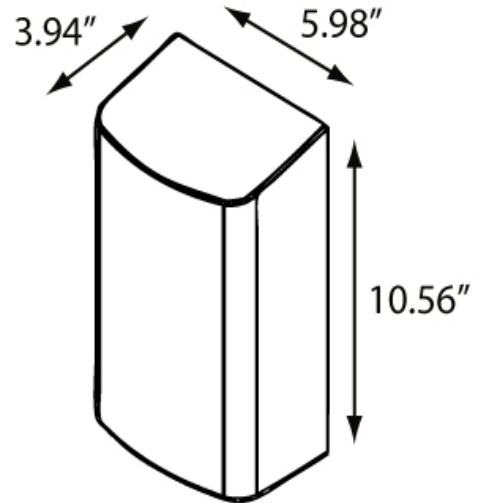

MOUNTING HEIGHTS

from bottom of dryer to the finished floor

Men	50"
Women	47"
Children (4-7)	35"
Children (8-10)	39"
Children (11-13)	43"
Children (14-16)	47"
Disabled	40"

DIMENSIONS & WEIGHT

Width: 5.98"

Height: 10.56"

Depth: 3.94"

Weight: 8.4 lbs

Phone: 901.725.7695
Nassua: 242.394.5195:
Email: info@pioneerbrite.com

Pioneer Brite Inc.
1381 Hesitan Place, memphis TN 38017
Website: www.pioneerbrite.com