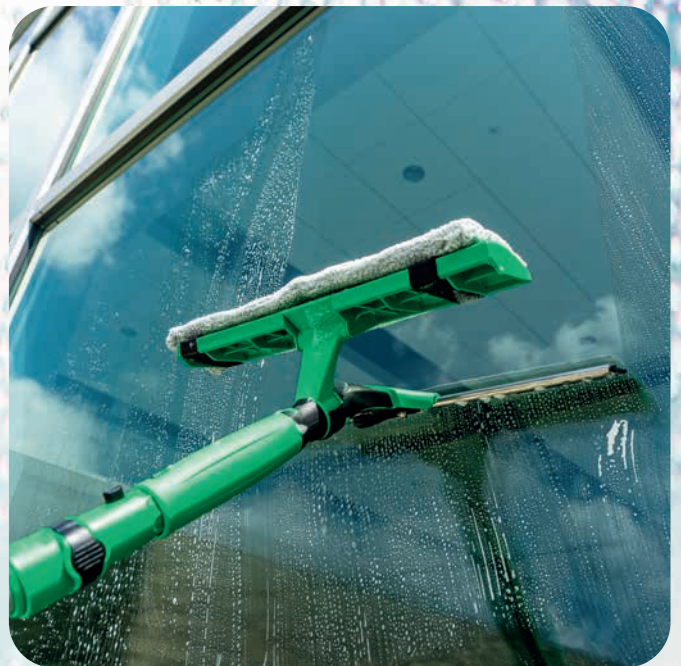

Save time: Simply flip it over, so no need to waste time changing cleaning tools on your telescopic pole. Additional benefits: The Pad stores plenty of water, which means fewer trips to your bucket, and the removable window squeegee allows for quick, streak-free drying.

S-CHANNEL WITH PRO SQUEEGEE RUBBER SOFT

- Superior quality: robust stainless steel
- Practical: variable position, easy-to-change rubber
- Effective: thorough drying thanks to sharp edges
- Fast: glides easily and quickly

QUICK RELEASE THANKS TO OPTIMISED S-SPRING

- Quick: easy-to-change rubber and channel

LOCKING CLIP

- Open: for squeegee removal
- Closed: choose between two squeegee positions

Wash... turn over... squeegee... DONE!

QUICK & SAFE:
ideal for use with telescopic poles

OPENS UP BRAND NEW OPTIONS

The **VisaVersa® Pro** washer and squeegee can be detached from each other and used separately.

Experienced users can wash windows and squeegee them in one simultaneous movement.